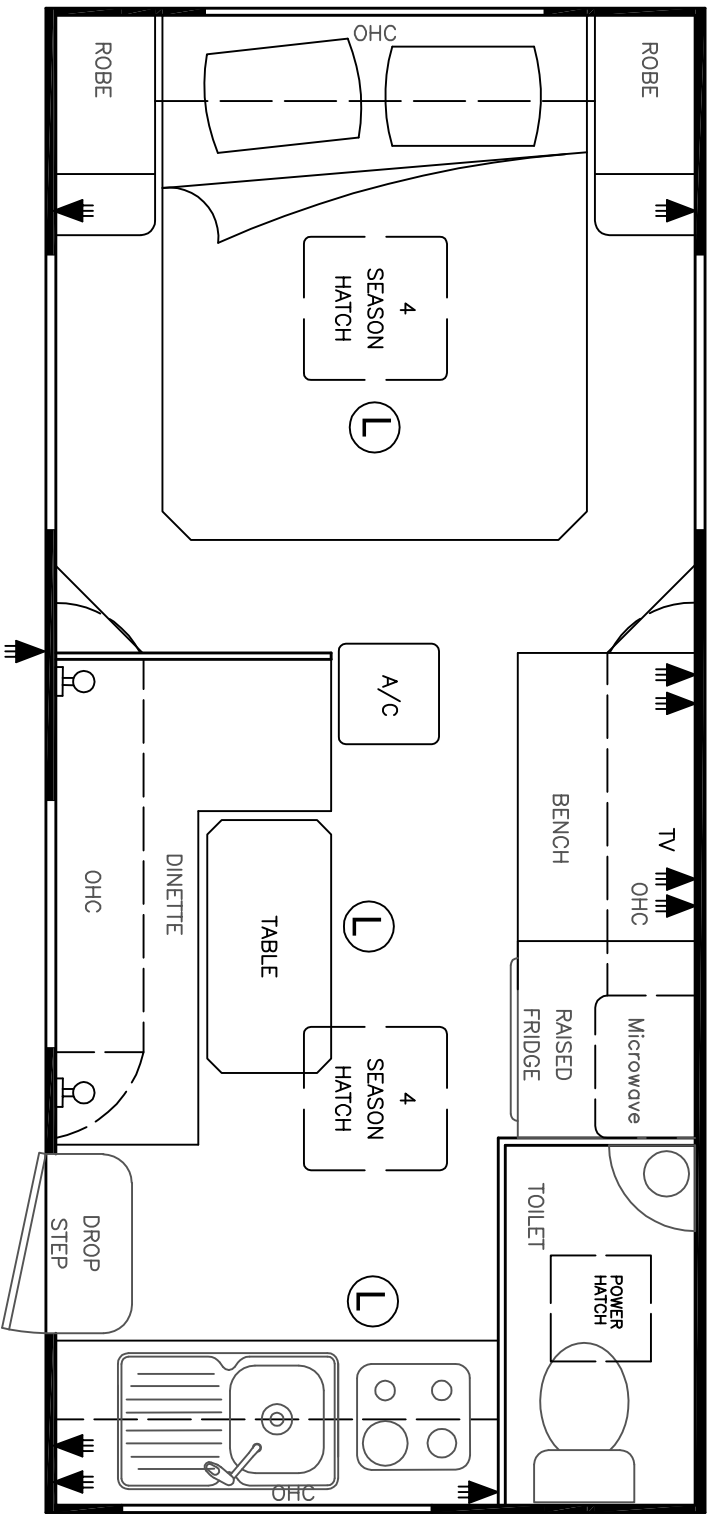

<b>ROMA CARAVANS</b>	
MODEL: Elegance	YOUR FILE: ELEG1007
SIZE: 17'6" X 7'8"	DRAWN BY: Magerco Services
REV: 1000	MS. FILE: 2009JAN0007
	DATE: FEB 10, 2009

FLOOR PLAN  
Elegance 17'6" X 7'8"

APPROVED BY:	_____
DATE:	____/____/____