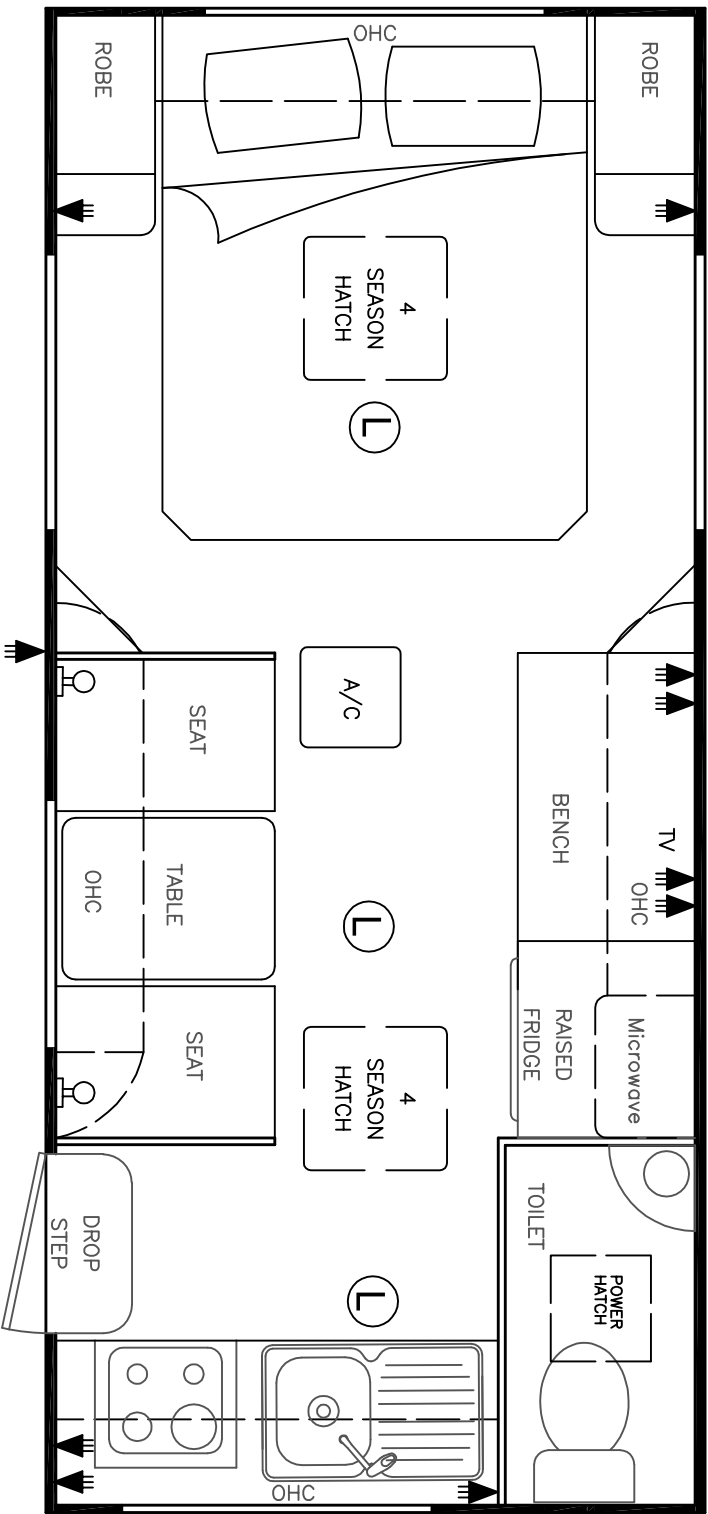

<b>ROMA CARAVANS</b>	
MODEL: Elegance	YOUR FILE: ELEG1006
SIZE: 17'6" X 7'8"	DRAWN BY: Magerco Services
REV: 1000	MS. FILE: 2009JAN0006
	DATE: FEB 10, 2009

**FLOOR PLAN**  
Elegance 17'6" X 7'8"

APPROVED BY:	_____
DATE:	____/____/____