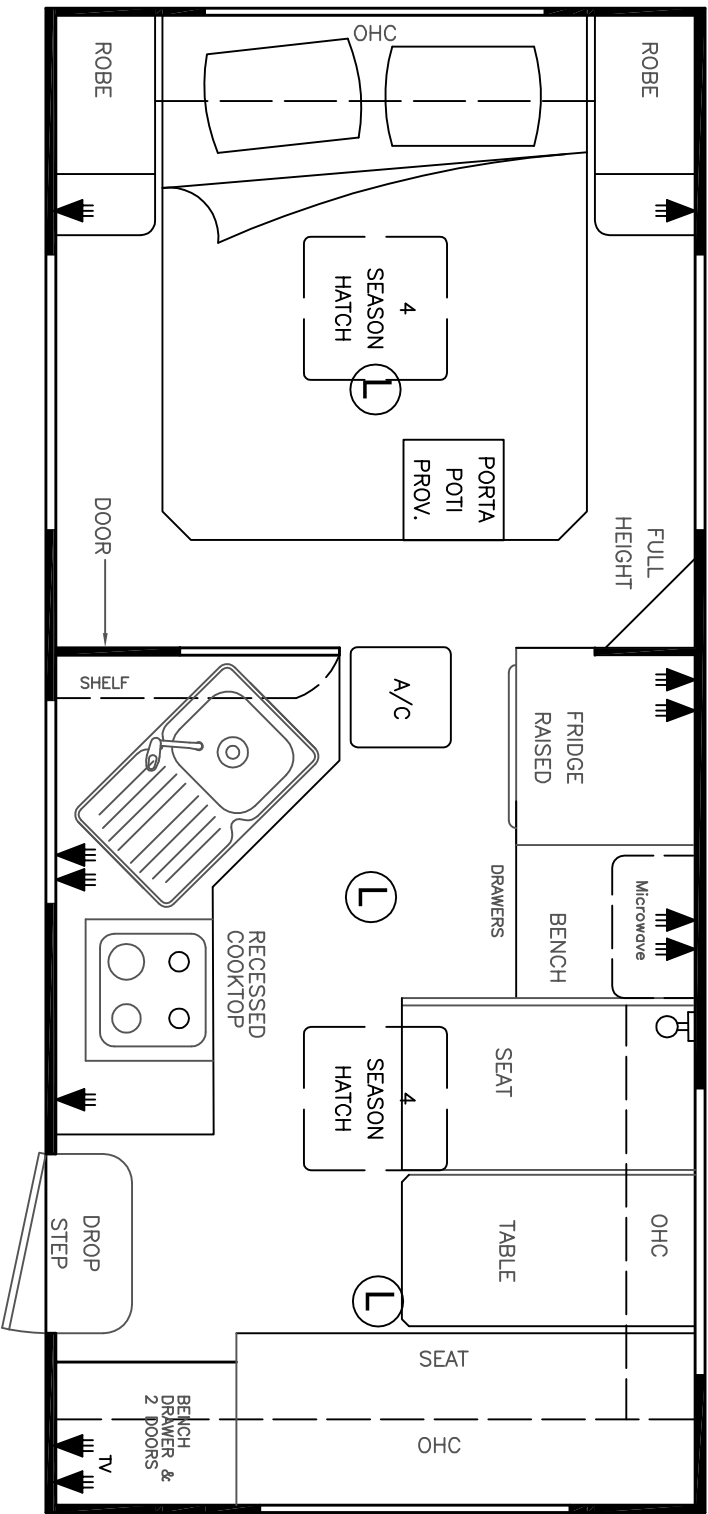

ROMA CARAVANS	
MODEL: Elegance	YOUR FILE: ELEG1005
SIZE: 17'6" X 7'8"	DRAWN BY: Magerco Services
REV: 1000	MS. FILE: 2009JAN0005
	DATE: FEB 10, 2009

FLOOR PLAN
Elegance 17'6" X 7'8"

APPROVED BY:	_____
DATE:	____/____/____