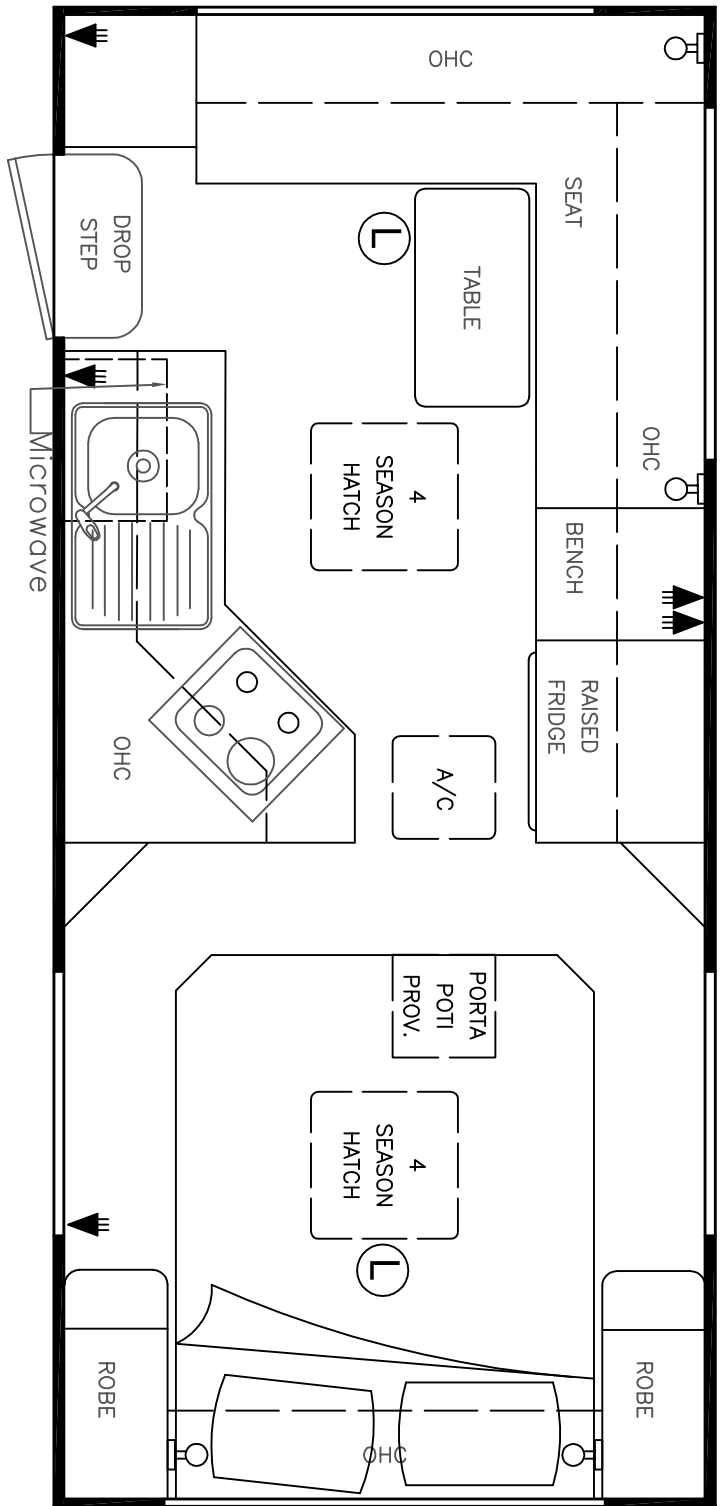

ROMA CARAVANS

MODEL: Elegance
 YOUR FILE: ELEG1001

SIZE: 17'x7'6"
 DRAWN BY: Magerco Services

REV: 1000
 MS FILE: 2009JAN001
 DATE: FEB 10 2009

FLOOR PLAN
 Elegance 17'x7'6"

APPROVED BY: _____
 DATE: ____/____/____